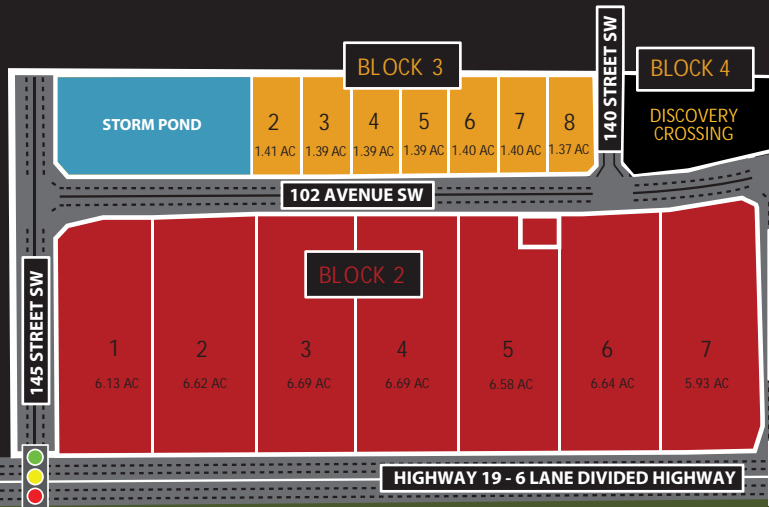

DISCOVERY

BUSINESS PARK

STAGE 1 - SUBDIVISION PLAN

ILES - LIGHT INDUSTRIAL

UC3ES - URBAN COMMERCIAL

QuadReal™

remingtoncorp.com

DISCOVERY

BUSINESS PARK

STAGE 2

ROADWAY PLAN