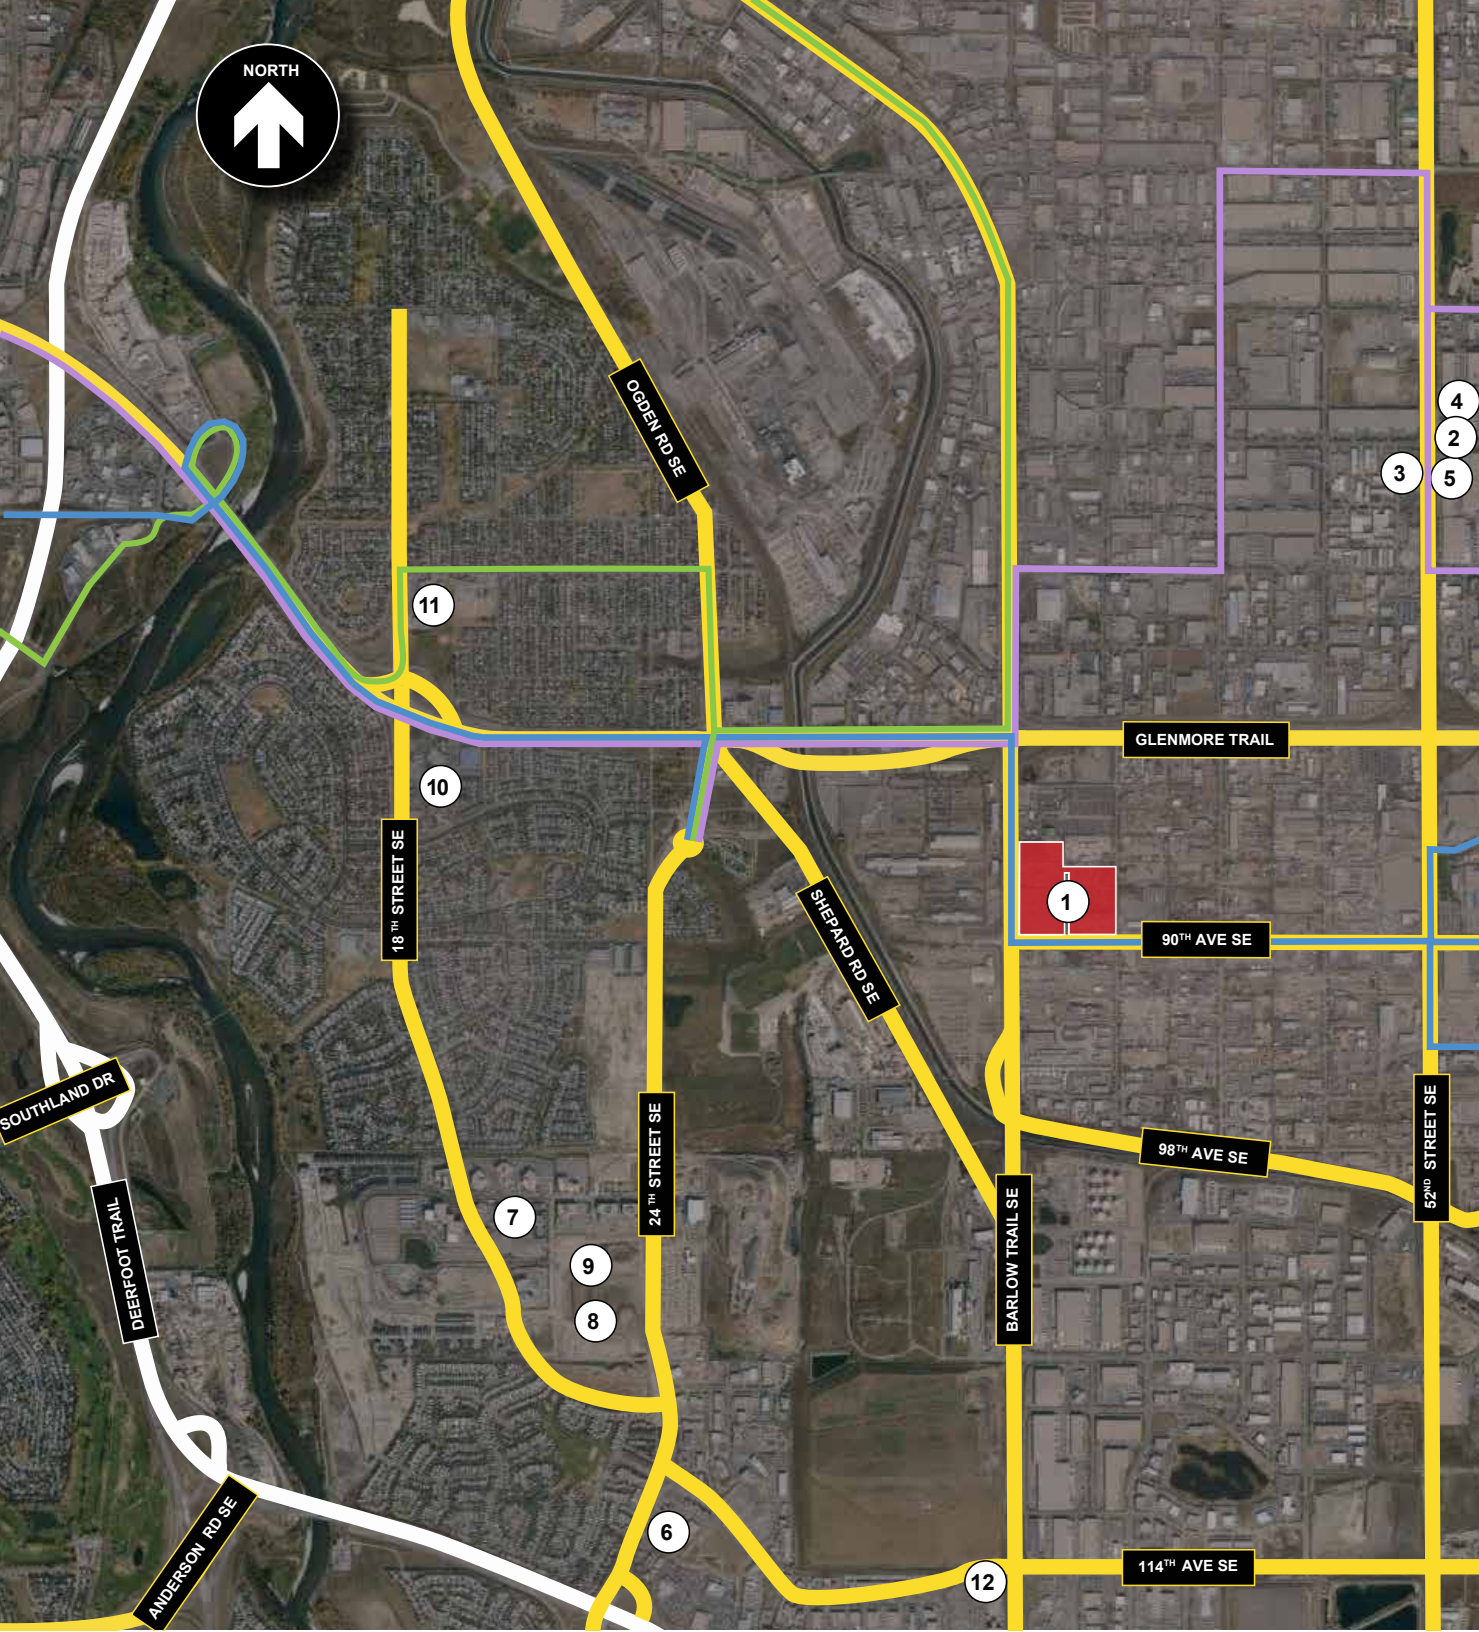

Transportation and Amenities Map

BARLOW CROSSING

- 1** Barlow Crossing
- 2** Mc Donald's
- 3** Tim Hortons
- 4** Wonton King
- 5** A&W
- 6** Douglas Square Shopping Centre
(Starbucks, McDonald's, Penny Black Bar & Kitchen, Olive Grove Pizzeria, The Crisp Apple Market, DQ, Rexall, CIBC, Gold's Gym and more)
- 7** The Market at Quarry Park
(Co-op Supermarket, Pharmacy and Liquor Store, Starbucks, Original Joe's, The Park Restaurant, The Chopped Leaf, TD Bank, and more)
- 8** Quarry Park Child Development Centre
- 9** Remington YMCA Quarry Park Recreation Facility
- 10** Riverbend Shopping Centre
(Sobeys, Tim Hortons, Boston Pizza, Subway, KFC, The Station Pub & Grill, RBC, and more)
- 11** Glenmore Square
(Freshco Ogden, Shoppers Drug Mart, Partners Pub & Grill, Little Caesar's Pizza, Scotiabank, and more)
- 12** Deerfoot Inn & Casino

- Bus Route **149**
- Bus Route **43**
- Bus Route **148**