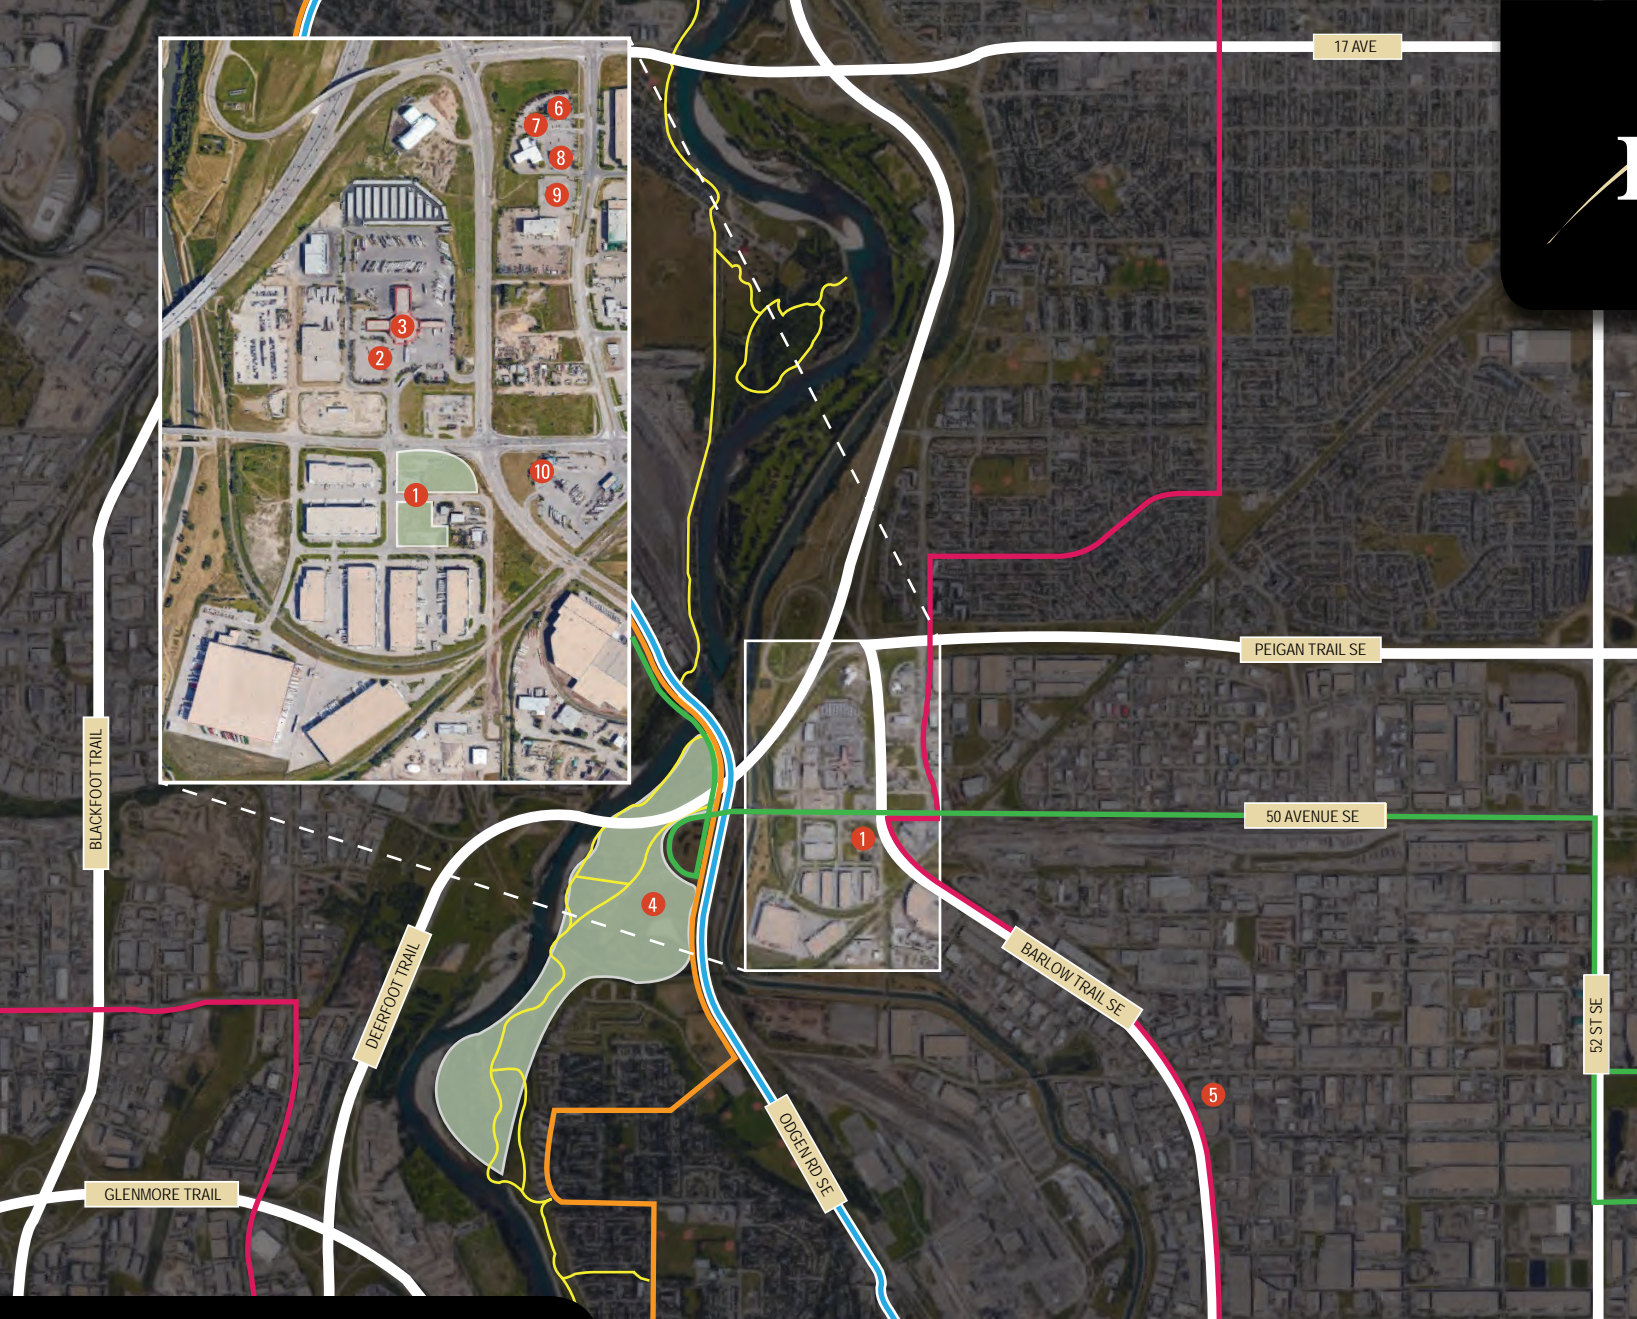

- 1 Rangewinds
 - 2 Tim Hortons
 - 3 Roadking Truck Stop
 - 4 Old Refinery Park
 - 5 Staples
 - 6 Denny's
 - 7 McDonald's
 - 8 Subway & Opa!
 - 9 Wendy's
 - 10 Eggsmart Breakfast, 241 Pizza
-
-  Bus Route 302
 -  Bus Route 24
 -  Bus Route 147
 -  Bus Route 43
 -  Bow River Pathways

**SITE ACCESS &
AMENITIES PLAN**