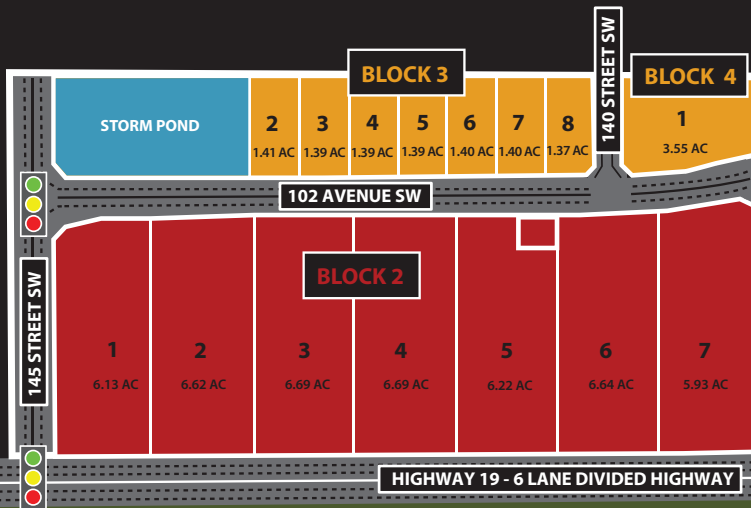

DISCOVERY

BUSINESS PARK

STAGE 1 - SUBDIVISION PLAN

LI - LIGHT INDUSTRIAL

UC3 - URBAN COMMERCIAL

IB - BUSINESS PARK

QuadReal™

remingtoncorp.com

STAGE 2

← SERVICE ROAD
 ← QUEEN ELIZABETH II SOUTHBOUND
 → QUEEN ELIZABETH II NORTHBOUND →

DISCOVERY

BUSINESS PARK

STAGE 2

ROADWAY PLAN

URBAN ARTERIAL ROADWAY

MAJOR URBAN COLLECTOR ROADWAY

MAJOR INDUSTRIAL COLLECTOR ROADWAY

INDUSTRIAL LOCAL ROADWAY