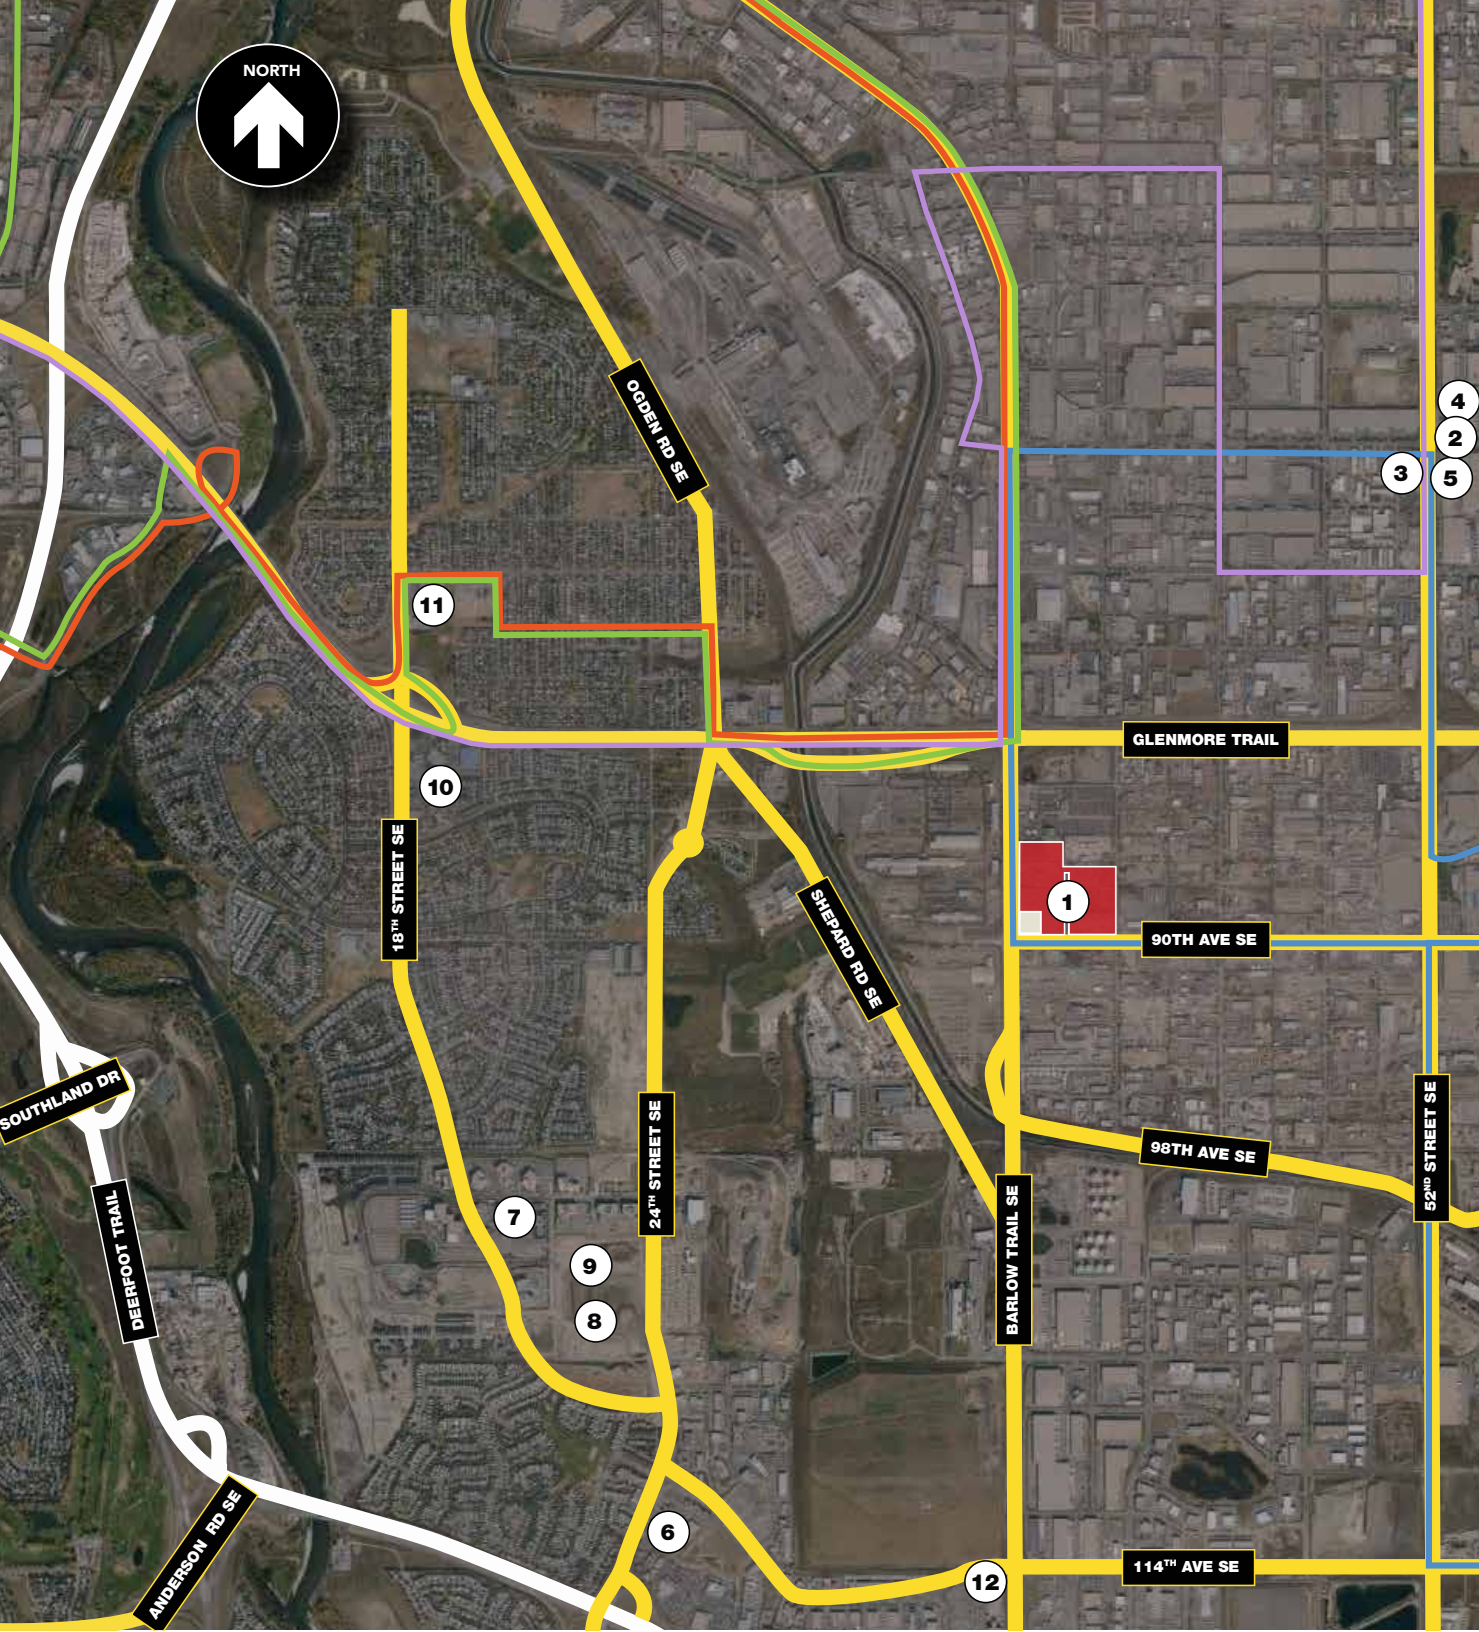

# Transportation and Amenities Map

## BARLOW CROSSING

- 1** Barlow Crossing
- 2** Mc Donald's
- 3** Tim Hortons
- 4** Wonton King
- 5** A&W
- 6** Douglas Square Shopping Centre  
*(Starbucks, McDonald's, Ricky's All Day Grill, Olive Grove Pizzeria, CIBC, and more)*
- 7** The Market at Quarry Park  
*(Co-op Supermarket, Pharmacy and Liquor Store, Starbucks, Original Joe's, The Park Restaurant, The Chopped Leaf, TD Bank, and more)*
- 8** Quarry Park Child Development Centre
- 9** Remington YMCA Quarry Park Recreational Facility
- 10** Riverbend Shopping Centre  
*(Sobeys, Tim Hortons, Boston Pizza, Subway, RBC Royal Bank, and more)*
- 11** Safeway, Shoppers Drug Mart and more
- 12** Deerfoot Inn & Casino

- Bus Route 73
- Bus Route 72
- Bus Route 409
- Bus Route 23