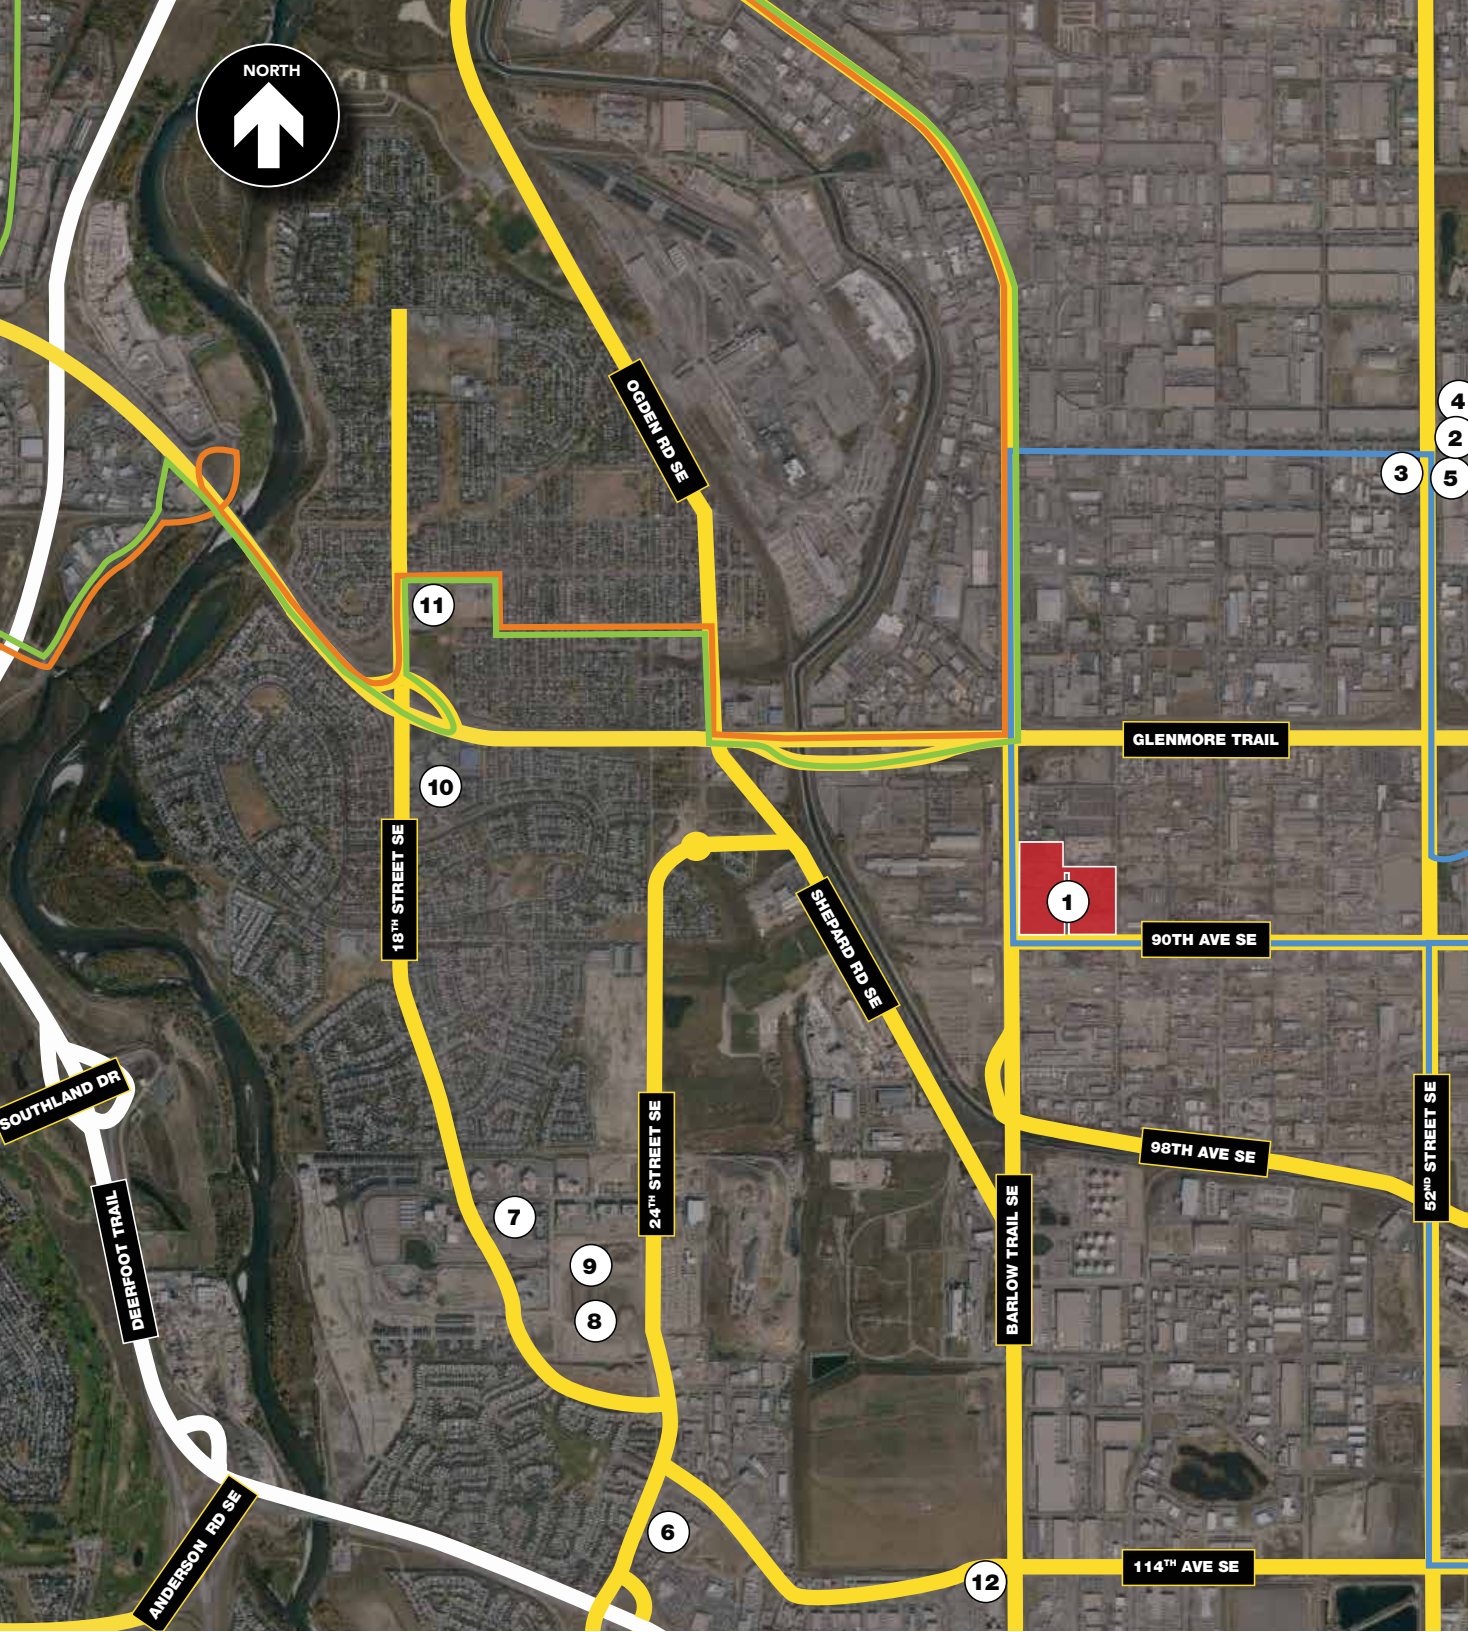

# Transportation and Amenities Map

## BARLOW CROSSING

- 1** Barlow Crossing
- 2** M<sup>c</sup>Donald's
- 3** Tim Hortons
- 4** Wonton King
- 5** A&W
- 6** Douglas Square Shopping Centre  
*(Starbucks, McDonald's, Ricky's All Day Grill, Olive Grove Pizzeria, CIBC, and more)*
- 7** The Market at Quarry Park  
*(Co-op Supermarket, Pharmacy and Liquor Store, Starbucks, Original Joe's, The Park Restaurant, Merle Norman, TD Bank, and more)*
- 8** Quarry Park Child Development Centre
- 9** Remington YMCA Quarry Park Recreational Facility
- 10** Riverbend Shopping Centre  
*(Sobey's, Tim Hortons, Boston Pizza, Subway, RBC Royal Bank, and more)*
- 11** Safeway
- 12** Deerfoot Inn & Casino